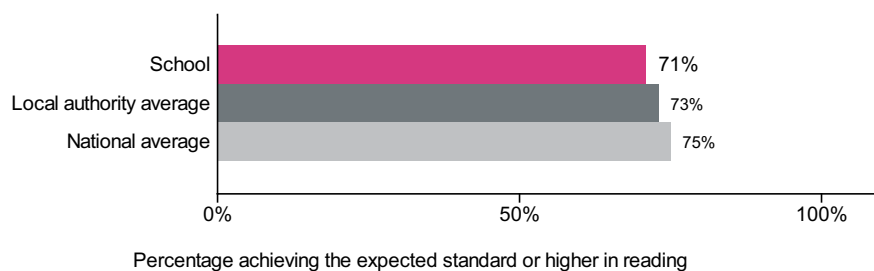

All Saints National Academy (URN: 141410)

This is a new academy which opened on 1 September 2015.
Go to [Bloxwich CofE Primary School](#) for the previous record.

Key stage 1

This is provisional data for 2018/19. CLA data is not currently available, therefore we are not currently publishing breakdowns of data such as disadvantaged which appeared previously. This information will be included in a later release.

Percentage achieving the expected standard or higher in reading

Number of pupils = 45

Percentage achieving greater depth in reading

Number of pupils = 45

Percentage achieving the expected standard or higher in writing