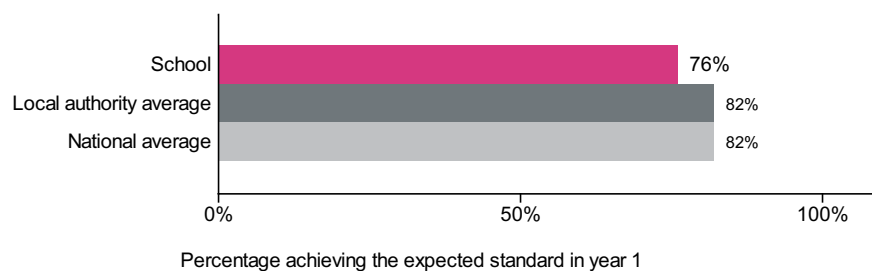

All Saints National Academy (URN: 141410)

This is a new academy which opened on 1 September 2015.
Go to [Bloxwich CofE Primary School](#) for the previous record.

Phonics year 1 screening check

This is provisional data for 2018/19. CLA data is not currently available, therefore we are not currently publishing breakdowns of data such as disadvantaged which appeared previously. This information will be included in a later release.

Percentage achieving the expected standard in phonics

Number of pupils = 45